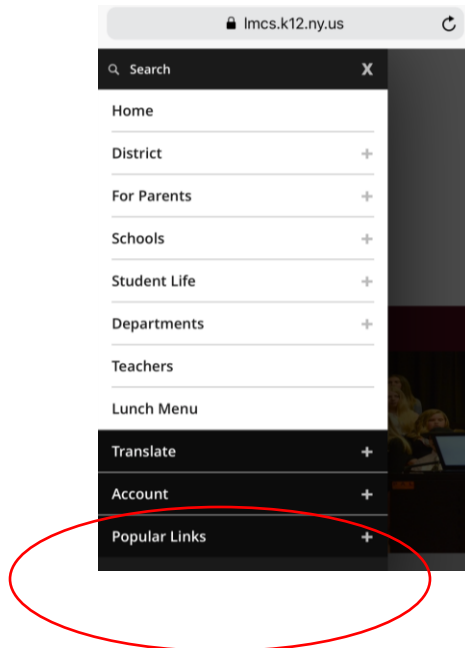

Viewing EMAIL, SCHOOLTOOL, MY SCHOOL BUCKS, AND DIRECTORY Apps from Mobile Device

To view the EMAIL, SCHOOLTOOL, MY SCHOOL BUCKS, AND DIRECTORY Apps from a Mobile Device

1. Go to school website www.lmcs.k12.ny.us
2. Click or tap on the **MENU** Option

3. Locate the **POPULAR LINKS** option and click or tap on the + sign

4. Select the desired App you want to utilize.