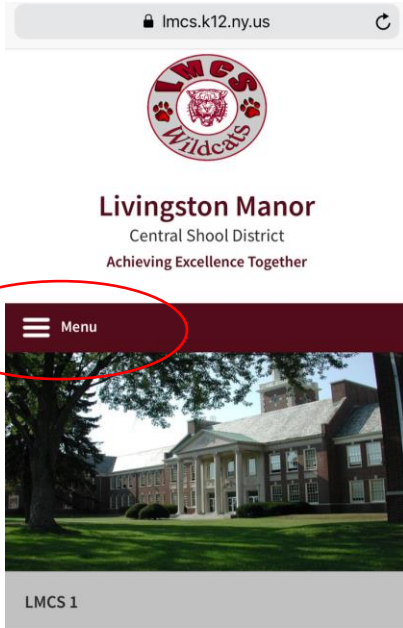

Viewing EMAIL, SCHOOLTOOL, MY SCHOOL BUCKS, AND DIRECTORY Apps from Mobile Device

To view the EMAIL, SCHOOLTOOL, MY SCHOOL BUCKS, AND DIRECTORY Apps from a Mobile Device

1. Go to school website www.lmcs.k12.ny.us
2. Click or tap on the **MENU** Option

3. Locate the **POPULAR LINKS** option and click or tap on the + sign

4. Select the desired App you want to utilize.